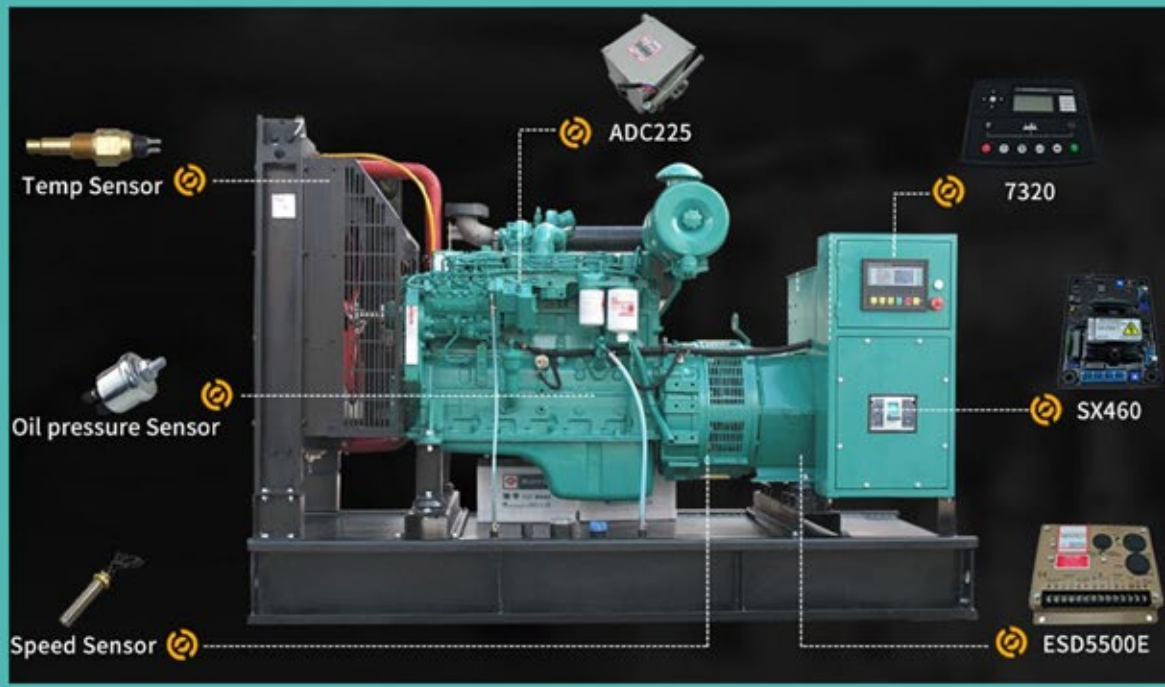

CARTER - FUEL PUMP & ONAN

WOODWARD - RENARD & GAC